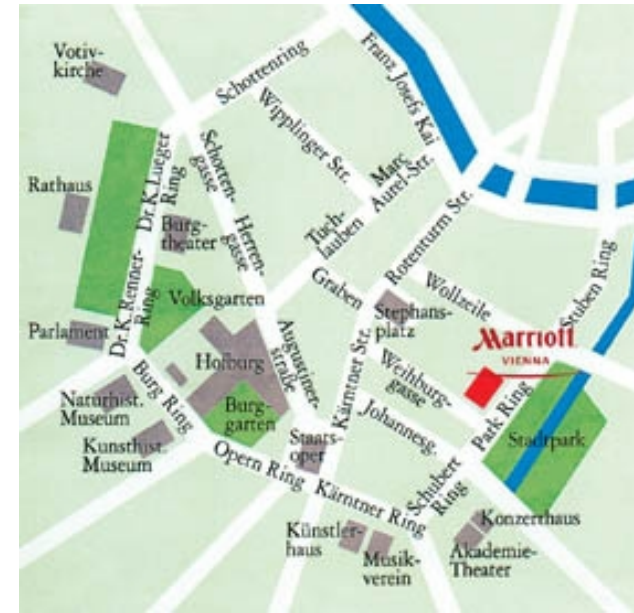

Directions from Graz, Klagenfurt (South Highway - A2):

- Exit “Zentrum” - leading into “Triester Strasse”
- at “Matzleinsdorfer Platz” follow direction “Zentrum” – follow the smooth right turn into “Wiedner Hauptstrasse”
- turn right into “Mayerhofgasse”
- turn left into “Favoritenstrasse”
- turn right towards “Karlsplatz” , and carry over into “Lothringerstrasse”
- turn left into “Johannessgasse”
- straight ahead, cross the “Ring-Strasse”
- turn right into “Schellinggasse”
- turn right into “Liebenberggasse”
- turn right again into the side lane of the “Ring-Strasse” - you will see the Vienna Marriott on your right hand side

Directions from Airport, Bratislava, Budapest (East Highway - A4):

- Exit “Zentrum” - leading into “Schüttelstrasse”
- drive along the Danube Channel, proceed to “Untere Donaustrasse”
- turn left and cross the “Aspernbrücke”, pass the Urania (Observatory)
- proceed to “Stubenring”
- at “Liebenberggasse” turn right into the side lane of the “Ring-Strasse” – you will see the Vienna Marriott on your right hand side

Welcome!

Parking 12a, 1010 Wien, Austria

Telephone: +43 1 51518 0

Fax: +43 1 515 18 6736

E-Mail: vienna.marriott.info@marriott-hotels.com

www.viennamarriott.com